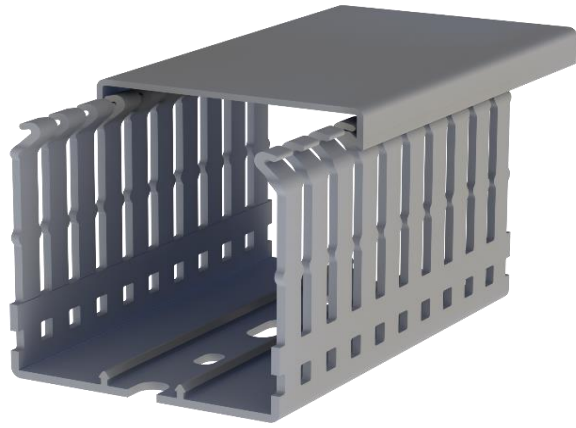

Klemsan®

KKD 6060

Order		
RAL 7030 - Stone Grey	Thin Slot (4-6)	555 6060

Dimensions	
Length	2.000,00 mm
Width	60,00 mm
Height w/o cover	56,80 mm
Height w/ cover	60,00 mm

Technical Data				
Material	PVC		Package Qty.	12 pcs. x 2 mt.
Inflammability	UL 94 V0		Wire Fill Capacity	60%
Max. Service Temp.	60°C		Min. Service Temp.	-15°C

Certifications				
Certificate	Standard			
CE	EN 50085-2-3			
TSE	TS EN 50085-2-3			
EAC	GOST R 53313:2009			
cULus	UL 1565-C22.2No.18.5-02			
		 	 	

Accessories				
Description	Type	Colour	Cat. No.	Qty.
Duct Cutter (Scissor)	KKMR		553230	1
Duct Cutter	KMK 1002		553220	1
Cable Duct Cover	KDK 60	RAL 7030	551052	10 pcs. x 2 mt.
Rivet Setting Tool	SETR	Black	553500	1
Plastic Rivet 6,5 mm	PPE 6,5	Grey	553600	100
Cable Clamp	KKB	Black	553405	10
Wire Retainer	KKT 6060	Black	553365	10
Cable Holder	KKM	Black	553415	10